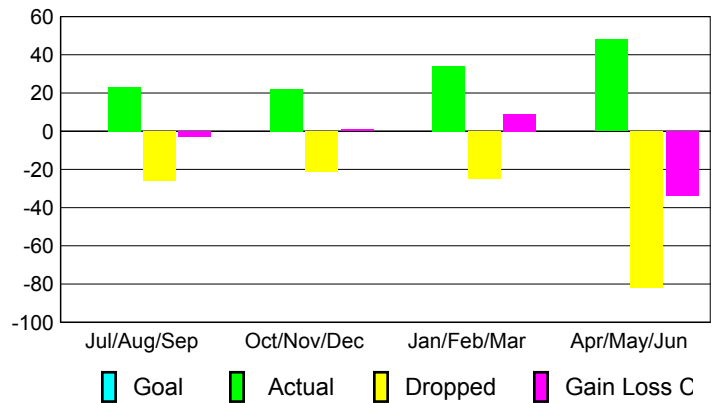

Membership Results 2009-2010

Goal, New, Dropped, Gain/Loss