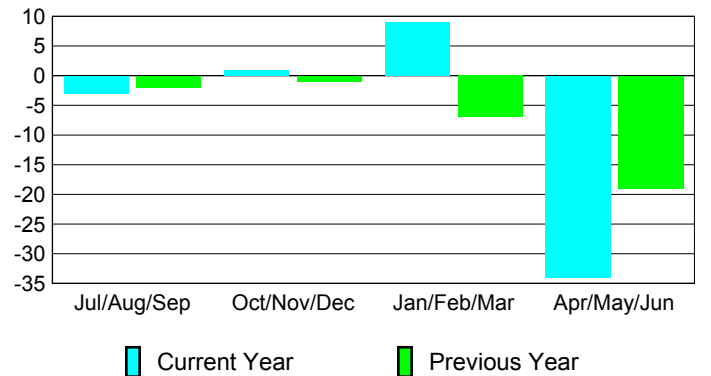

Membership Results 2009-2010	Membership 2008-2009
---	---------------------------------

Month	Net Memb Goal	Actual New Memb	Actual Dropped Memb	Gain/Loss of Memb	Gain/Loss of Memb
Jul/Aug/Sep	0	23	-26	-3	-2
Oct/Nov/Dec	0	22	-21	1	-1
Jan/Feb/Mar	0	34	-25	9	-7
Apr/May/Jun	0	48	-82	-34	-19
Totals	0	127	-154	-27	-29

Membership Results 2009-2010

Goal, New, Dropped, Gain/Loss

Comparison of Membership Gain/Loss

Current Year Compared to the Previous Year

Gender Comparison 2009-2010